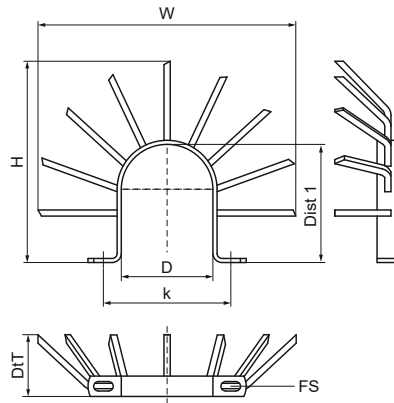

Walraven Intruder Deterrent Clamp

(B4020)

deters climbing on a rainwater downpipe

Features & benefits

- mounting per 2 clamps around the pipe (one clamp with claws pointed upwards, the other one with claws downwards)
- material: steel
- hot dip galvanized

Product Number	Heart To Heart Distance	Fixing Slot	Total Height	Total Width	Total Depth
Reference letter	k	FS	H	W	DtT
Unit description	mm	mm	mm	mm	mm
4191810	155	20x11	250	250	62