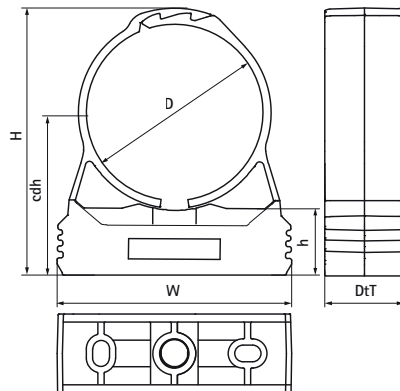

## Walraven starQuick® Clamp (Grey) - Ø 71 - 115 mm

(C0507)

for securing conduits and pipes to walls, floors, or ceilings

### Features & benefits

- one-part clamp
- clamp closes by applying pressure to the pipe, use hands for full closing
- clamp can be mounted to wall, floor or ceiling by use of two bolts (outer slots) or by using a standard Walraven slide nut (middle hole) and screwing the clamp on a threaded rod
- for outdoor use and installations in swimming pool environments, chemical factories, zinc factories, etc.
- material: modified PA6 (polyamide), grey (according to RAL 7035)
- resistant to UV, ageing, oil and petrol
- no corrosion, recyclable, halogen free
- temperature resistance from approx. -40 °C to approx. +90 °C (constant); short to approx. +130 °C

Product Number	Total Height	Total Width	Total Depth	Clamp Center Distance Height	Height	Connection Thread	Maximum Allowed Load Faz
Reference letter	H	W	DtT	cdh	h	G	Fa,z
Unit description	mm	mm	mm	mm	mm		N
08541075	122	105	39	75	25.2	None	650
08541090	139	115	39	85	24.5	None	730