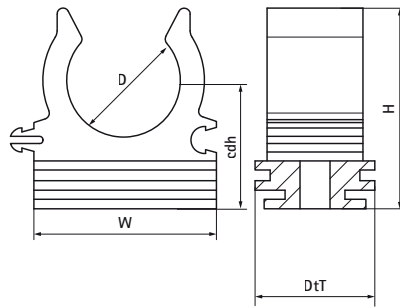

Walraven Rail Clip 100

(C1018)

for securing conduits and pipes to walls, floors, or ceilings

Features & benefits

- one-part clamp
- especially appropriate for electricity tubes and for cables with rubber covering
- space saving
- can also be installed with direct fixing gas tools
- installation in channel or rapid installation with screw M6
- hole for M6 screw
- material: PP (polypropylene), grey (according to RAL 7035)
- halogen free
- UV resistant

Product Number	Total Height	Total Width	Total Depth	Connection Thread
<i>Reference letter</i>	<i>H</i>	<i>W</i>	<i>DtT</i>	<i>G</i>
<i>Unit description</i>	<i>mm</i>	<i>mm</i>	<i>mm</i>	
08511018	29	24	20	None
08511022	38	31	20	None
08511028	45	37	20	None
08511035	51	45	20	None
08511040	56	55	20	None
08511050	64	65	20	None