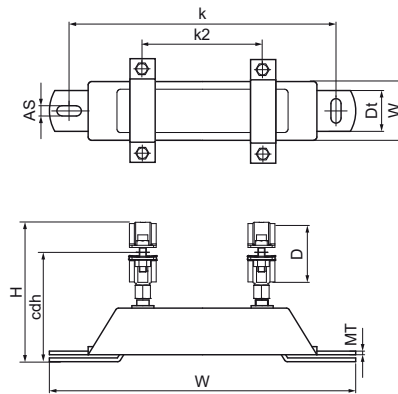

Walraven dB-FiX® 200 Fixing Point Assembly Kit

(E0535)

for noise insulation fixing point

Features & benefits

- very stable
- material: steel
- zinc plated
- noise insulation by moulded EPDM rubber
- sound insulating lining according DIN 4109
- consists of: 1 fixing point assembly Walraven dB-FiX® 200 (Part No. 6693020), 2 heavy duty clamps HD500

Product Number	Total Height	Total Width	Total Depth	Clamp Center Distance Height	Depth	Anchoring Slot	Heart To Heart Distance	Heart To Heart Distance 2	Material Thickness	Thread Size	Maximum Allowed Load Faz	Maximum Allowed Load Fay
Reference letter	H	W	DtT	cdh	Dt	AS	k	k 2	MT	TS	Fa,z	Fa,y
Unit description	mm	mm	mm	mm	mm	mm	mm	mm	mm		N	N
2622065	201	375	137	157	50	30x12.5	325	145.5	4.00	M12	7,000	6,600