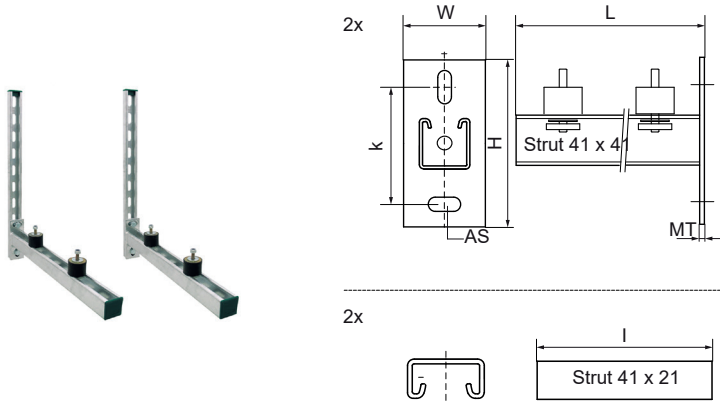

Walraven Console Kit Clim ISO – Strut (Wall Rail)

(H1910)

universal wall mounting set with vibration dampers

Features & benefits

- universal fixing kit
- for wall fixing of airconditioners, heaters, compressors and other heavy duty material
- material: steel 1.0332
- hot dip galvanized
- noise insulation by use of vibration isolators (support made of vulcanized rubber)
- 2 Cantilever arms of Walraven RapidStrut® 41x41
- consists of: 2 lengths of Walraven RapidStrut® 41x21, 4 Vibration isolators, 2 Rail End Caps

Product Number	VVS Number	Type	Length	Total Height	Total Width	Total Length	Material Thickness	Anchoring Slot	Heart To Heart Distance
<i>Reference letter</i>			<i>l</i>	<i>H</i>	<i>W</i>	<i>L</i>	<i>MT</i>	<i>AS</i>	<i>k</i>
<i>Unit description</i>			<i>mm</i>	<i>mm</i>	<i>mm</i>	<i>mm</i>	<i>mm</i>	<i>mm</i>	<i>mm</i>
6901945	018050945	41 H	450	130	48	457	7.00	20x13	95
6901960	018050960	41 H	600	130	48	607	7.00	20x13	95