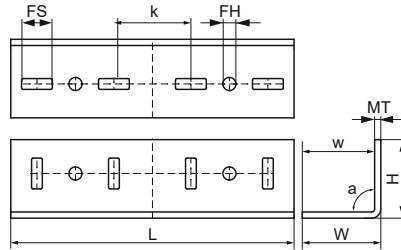

Walraven Maxx Linear Connector Set

(H20533)

to make Maxx rail fabrications

Features & benefits

- for linear connection of Maxx profiles type MX100 and MX120
- to be used in pairs
- delivery and assembly always in pairs (1 piece = set of 2)
- material: steel S235JR
- hot dip galvanized

Product Number	For Rail Type	Angle	Total Height	Total Width	Total Length	Material Thickness	Width	Fixing Hole	Fixing Slot	Heart To Heart Distance	Torque Moment For Installation
<i>Reference letter</i>		<i>a</i>	<i>H</i>	<i>W</i>	<i>L</i>	<i>MT</i>	<i>w</i>	<i>FH</i>	<i>FS</i>	<i>k</i>	<i>T_{inst.}</i>
<i>Unit description</i>		°	mm	mm	mm	mm	mm	mm	mm	mm	Nm
6589310	80x80, 100x100, 100x120, 100x150	90	102	102	368	8.00	94	17	40x14	50	75