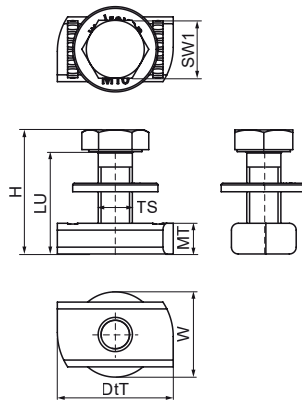

Walraven Strut Bolt Set Hexagon Head

(H2471)

Features & benefits

- channel slide nut with bolt DIN933 and washer
- ready to use set for connecting brackets and other accessories to RapidStrut channels
- pre-assembled to save time at installation, no need to organize single fastener parts
- material: steel
- surface treatment: BUP

Product Number	For Rail Type	Thread Size	Thread Length	Usable Length	Material Thickness	Width Across Flats	Torque Moment For Installation	Maximum Allowed Load Fax	Maximum Allowed Load Faz	Total Height	Total Width	Total Depth
Reference letter		TS	TL	LU	MT	WAF	T _{inst.}	F _{a,x}	F _{a,z}	H	W	DtT
Unit description			mm	mm	mm	mm	Nm	N	N	mm	mm	mm
614581002	41x21, 41x41, 41x51, 41x62, 41x82	M10	25	25	9.00	17	40	2,550	5,000	31.4	25	34
614581003	41x21, 41x41, 41x51, 41x62, 41x82	M10	30	30	9.00	17	40	2,550	5,000	36.4	25	34
614581202	41x21, 41x41, 41x51, 41x62, 41x82	M12	25	25	9.00	19	50	2,950	5,000	32.5	25	34
614581203	41x21, 41x41, 41x51, 41x62, 41x82	M12	30	30	9.00	19	50	2,950	5,000	37.5	25	34