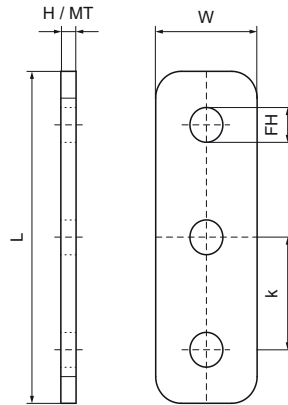

Walraven Rectangular Connector (HDG)

(H2885)

to make Strut rail fabrications

Features & benefits

- flat connector
- to make fabrication with Walraven RapidStrut® Rail
- material: steel 1.0332
- hot dip galvanized

Product Number	VVS Number	For Rail Type	Total Height	Total Width	Total Length	Material Thickness	Fixing Hole	Heart To Heart Distance	Torque Moment For Installation
<i>Reference letter</i>			<i>H</i>	<i>W</i>	<i>L</i>	<i>MT</i>	<i>FH</i>	<i>k</i>	<i>T_{inst.}</i>
<i>Unit description</i>			<i>mm</i>	<i>mm</i>	<i>mm</i>	<i>mm</i>	<i>mm</i>	<i>mm</i>	<i>Nm</i>
66580312	018041742	41x21, 41x41, 41x51, 41x62, 41x82	6	40	123	6.00	13	41	40