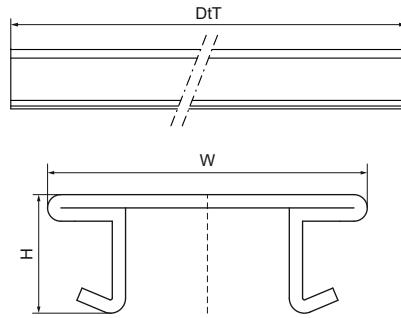

Walraven RapidStrut® PVC Profile

(H3915)

finishing of Strut Rail

Features & benefits

- closing strip for rail
- reduces the risk of dirt / moisture ingress
- aesthetic finish
- simplifies cleaning / maintenance
- material: PVC (polyvinylchloride), white

Product Number	VVS Number	For Rail Type	Total Height	Total Width	Total Depth
<i>Reference letter</i>			<i>H</i>	<i>W</i>	<i>DtT</i>
<i>Unit description</i>			<i>mm</i>	<i>mm</i>	<i>mm</i>
6566999	018039303	41x21, 41x41, 41x51, 41x62, 41x82	10	38	3,000