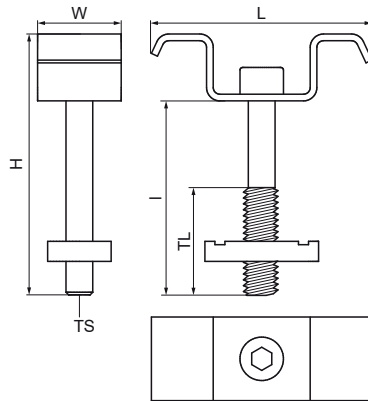

Walraven Fastening Set for Grids

(10418)

to connect grids to RapidStrut rails

Features & benefits

- set contains 4 top plates, 4 screws and 4 slidenuts
- W-shaped top plate for optimal fit to grids and flat top surface
- material: steel
- hot dip galvanized

Product Number	VVS Number	Model	Total Height	Total Width	Total Length	Thread Length	Thread Size	Length
<i>Reference letter</i>			<i>H</i>	<i>W</i>	<i>L</i>	<i>TL</i>	<i>TS</i>	<i>l</i>
<i>Unit description</i>			<i>mm</i>	<i>mm</i>	<i>mm</i>	<i>mm</i>		<i>mm</i>
67699000	018083928	Clamping bracket	68	21	60	28	M8	60