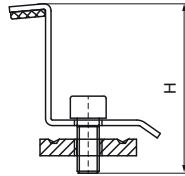

Walraven Fixing Brackets - 755 / 756

(10830)

for photovoltaic panels

Features & benefits

- for fixing solar panels to Strut rail
- material: steel
- surface treatment: Dacromet

790 4 150

790 4 0XX

Product Number	Model	Total Height	Total Width	Total Depth
<i>Reference letter</i>		<i>H</i>	<i>W</i>	<i>DtT</i>
<i>Unit description</i>		<i>mm</i>	<i>mm</i>	<i>mm</i>
7904030	Termination clamp	30	55	60
7904150	Middle clamp	72	47	81