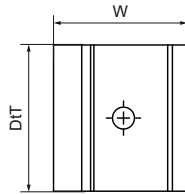

Walraven Fixing Brackets - 755 / 756

(10830)

for photovoltaic panels

Features & benefits

- for fixing solar panels to Strut rail
- material: steel
- surface treatment: Dacromet

790 4 150

790 4 0XX

Product Number	Model	Total Height	Total Width	Total Depth
<i>Reference letter</i>		<i>H</i>	<i>W</i>	<i>DtT</i>
<i>Unit description</i>		<i>mm</i>	<i>mm</i>	<i>mm</i>
7904030	Termination clamp	30	55	60
7904150	Middle clamp	72	47	81