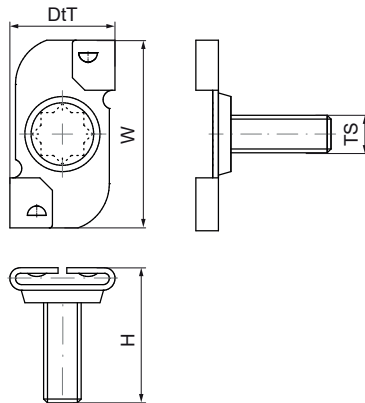

Walraven Britclips® ACC15

(J3505)

for ceiling grid

Features & benefits

- twist on fixing
- for fixing to the ceiling grid
- with stud bolt M6 x 16 mm for fixing of clamp, conduit junction box, etc.
- material: spring steel (type CS70)
- surface treatment: Delta-Tone 9000 (480 hours)

Product Number	Total Height	Total Width	Total Depth
Reference letter	H	W	DtT
Unit description	mm	mm	mm
56521600	22	30	17