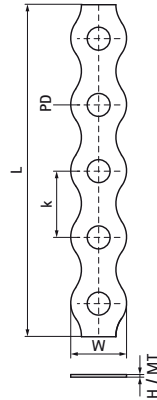

Walraven Suspension Band (Curved) – Steel

(K0520)

for fixing pipes, air ducts and suspended installations, etc.

Features & benefits

- flexible system with multiple applications
- with continuous perforation
- with plastic cassette for easy storage and as hand protection when unwinding
- material: steel 1.0226
- pre-galvanized

Product Number	VVS Number	Total Height	Total Width	Total Length	Material Thickness	Perforation Diameter	Heart To Heart Distance	Maximum Allowed Load Faz
Reference letter		H	W	L	MT	PD	k	F _{0,z}
Unit description		mm	mm	mm	mm	mm	mm	N
0835012	016973034	0.8	12	10,000	0.80	5	14.5	840
0835017	016973038	0.8	17	10,000	0.80	7	20.2	1,010
0835026		1	26	10,000	1.00	8	25	1,650