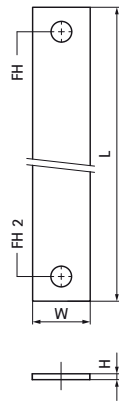

## Walraven Safety Strap for Beam Clamp Model C

(K2006)

to prevent displacement

### Features & benefits

- Safety Strap needs to be bent by hand
- material: steel
- pre-galvanized

Product Number	VVS Number	Fixing Hole	Fixing Hole 2	Total Height	Total Width	Total Length
<i>Reference letter</i>		<i>FH</i>	<i>FH 2</i>	<i>H</i>	<i>W</i>	<i>L</i>
<i>Unit description</i>		<i>mm</i>	<i>mm</i>	<i>mm</i>	<i>mm</i>	<i>mm</i>
6015110	018045092	10.5	12.5	3	25	350
6015112	018045096	12.5	16.5	3	40	400