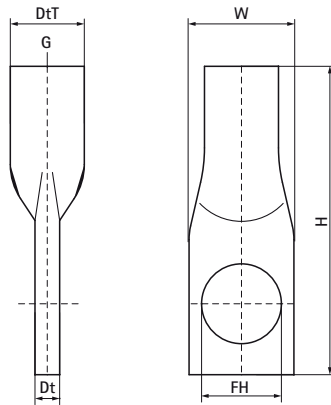

Walraven Suspension Eye (Female Threaded)

(K4505)

for angle threaded rod ties and hangers

Features & benefits

- closed design to maximize loading
- material: steel
- zinc plated

Product Number	VVS Number	Connection Thread	Total Height	Total Width	Total Depth	Depth	Fixing Hole	Maximum Allowed Load Faz
Reference letter		G	H	W	DtT	Dt	FH	F _{0,z}
Unit description			mm	mm	mm	mm	mm	N
6803008	018047008	M8	45	14	10	3	8.5	2,580
6803010	018047010	M10	50	17	12	4	10.5	3,540
6803012		M12	54	21	15	5.5	10.5	7,750