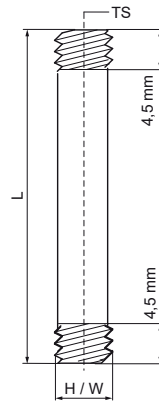

Walraven Threaded Distance Bar

(K5520)

for threaded connections

Features & benefits

- for fixing of clamps to wall plates or plugs with female thread
- material: steel
- zinc plated

Product Number	VVS Number	Thread Size	Total Length	Total Height	Total Width
<i>Reference letter</i>		<i>TS</i>	<i>L</i>	<i>H</i>	<i>W</i>
<i>Unit description</i>			<i>mm</i>	<i>mm</i>	<i>mm</i>
6413158	018046601	M8	15	8	8
6413258	018046602	M8	25	8	8
6413358	018046603	M8	35	8	8
6413458	018046604	M8	45	8	8
6413558	018046605	M8	55	8	8
6413658	018046606	M8	65	8	8