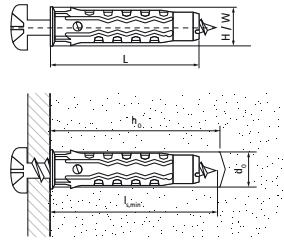

Walraven WUP Uni Plug

(L0707)

standard universal anchor for all types of substrates

Features & benefits

- high load capacity
- can be used with wood screws, chipboard screws and some metric bolts
- suitable for variety of substrates
- easily slides into holes
- no slipping in deep holes due to the collar
- does not expand prematurely
- resists rotation in holes
- suitable for various applications: shelves, wall-mounted cabinets, sanitary fixings
- material: high quality PA6 polyamide

Product Number	Total Length	Minimum Screw Depth	Drill Hole Diameter	Drill Hole Depth	Total Height	Total Width
Reference letter	<i>L</i>	<i>ls,min</i>	<i>d0</i>	<i>h0</i>	<i>H</i>	<i>W</i>
Unit description	<i>mm</i>	<i>mm</i>	<i>mm</i>	<i>mm</i>	<i>mm</i>	<i>mm</i>
61007206	30	34	6	40	8	8
61007208	40	44	8	50	10	10
61007210	50	54	10	70	12	12
61007212	60	64	12	80	15	15