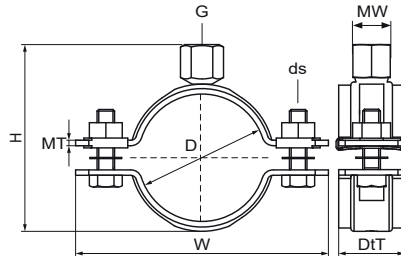

Walraven Heavy Duty Clamp HD500 (1") (BUP1000)

(B1019)

for steel pipes

Features & benefits

- two-part clamp with two locking bolts
- heavy design
- bolts secured with anti-loss washer
- with CO₂ welded connection nut
- material: steel
- surface protection:
- product is part of the Walraven BIS UltraProtect® 1000 system
- suitable for in- and outdoor applications
- stands min. 1,000 hours salt spray test (max. 5% red rust) according to ISO 9227
- also available: noise insulating lining of silicone rubber (reddish brown), heat resistant up to +200 °C (A 35 15)

Product Number	Outside Pipe Diameter	DN	Pipe Diameter Imperial	Connection Thread	Total Height	Total Width	Total Depth	Material Width	Material Thickness	Screw Size	Maximum Allowed Load Faz	Approvals
Reference Letter	D	D	D	G	H	W	D_tT	MW	MT	ds	F_{a,z}	
Unit description	mm		"		mm	mm	mm	mm	mm		N	
33088169	159 - 169	-	6	G1"	199	240	38	38	4.00	M10	8,200	ITB (KOT), EPD
33088183	173 - 183	-	-	G1"	213	255	38	38	4.00	M10	8,200	ITB (KOT), EPD
33088202	192 - 202	-	-	G1"	232	274	38	38	4.00	M10	8,200	ITB (KOT), EPD
33088227	217 - 227	DN 200	8	G1"	257	299	38	38	4.00	M10	8,200	ITB (KOT), EPD
33088254	244 - 254	-	-	G1"	284	335	38	38	4.00	M12	8,200	ITB (KOT), EPD
33088289	279 - 289	-	-	G1"	319	368	48	48	5.00	M12	12,000	ITB (KOT)
33088325	315 - 325	DN 300	12	G1"	355	404	48	48	5.00	M12	12,000	ITB (KOT), EPD
33088360	350 - 360	DN 350	14	G1"	390	439	48	48	5.00	M12	12,000	ITB (KOT), EPD
33088408	398 - 408	DN 400	16	G1"	438	487	48	48	5.00	M12	12,000	ITB (KOT), EPD
33088458	448 - 458	DN 450	18	G1"	488	538	48	48	5.00	M12	12,000	ITB (KOT), EPD
33088509	499 - 509	DN 500	20	G1"	539	589	48	48	5.00	M12	12,000	ITB (KOT), EPD
33088564	554 - 564	-	-	G1"	594	644	48	48	5.00	M12	12,000	ITB (KOT), EPD