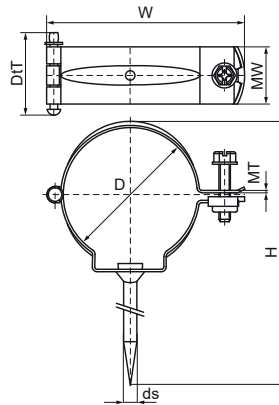

## Walraven Hinged Pipe Clamp 400 Round (BUP1000)

(B4005)

for rain waterpipes

### Features & benefits

- with quick locking system, type KSB
- for fixing of round rainwater pipes
- locking screw: combi slot screw
- material: steel
- stainless steel locking screw(s)
- clamp: product is part of the Walraven BIS UltraProtect® 1000 system
- suitable for in- and outdoor applications
- stands min. 1,000 hours salt spray test (max. 5% red rust) according to ISO 9227

### EPD

Product Number	Outside Pipe Diameter	Connection Thread	Total Height	Total Width	Total Depth	Material Width	Material Thickness	Screw Size	Maximum Allowed Load Faz	Approvals
Reference Letter	D	G	H	W	DtT	MW	MT	ds	Fo,z	
Unit description	mm		mm	mm	mm	mm	mm		N	
4001080	80	None	179	115	30	30	1.25	M6	500	EPD
4001100	100	None	201	135	30	30	1.25	M6	500	EPD