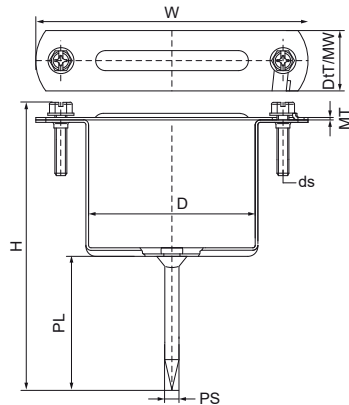

Walraven Hinged Pipe Clamp 400 Square (BUP1000)

(B4010)

for rainwater pipes

Features & benefits

- with quick locking system
- for fixing of square rainwater pipe
- locking screws: 2 combi slot screws
- material: steel
- stainless steel locking screw(s)
- clamp: product is part of the Walraven BIS UltraProtect® 1000 system
- suitable for in- and outdoor applications
- stands min. 1,000 hours salt spray test (max. 5% red rust) according to ISO 9227

EPD

Product Number	Height	Width	Total Height	Total Width	Total Depth	Material Width	Material Thickness	Pin Size	Pin Length
Reference Letter	<i>h</i>	<i>w</i>	<i>H</i>	<i>W</i>	<i>DtT</i>	<i>MW</i>	<i>MT</i>	<i>PS</i>	<i>PL</i>
Unit description	<i>mm</i>	<i>mm</i>	<i>mm</i>	<i>mm</i>	<i>mm</i>	<i>mm</i>	<i>mm</i>	<i>mm</i>	<i>mm</i>
4031080	80	80	285	136	30	30	1.25	7	90
4031100	100	100	300	155	30	30	1.25	7	90