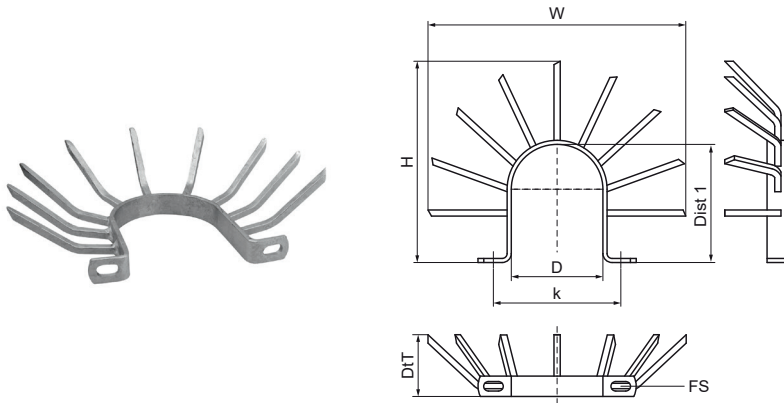

Walraven Intruder Deterrent Clamp

(B4020)

deters climbing on a rainwater downpipe

Features & benefits

- mounting per 2 clamps around the pipe (one clamp with claws pointed upwards, the other one with claws downwards)
- material: steel
- hot dip galvanized

Product Number	Outside Pipe Diameter	Distance 1	Heart To Heart Distance	Fixing Slot	Total Height	Total Width	Total Depth
Reference Letter	D	Dist 1	k	FS	H	W	DtT
Unit description	mm	mm	mm	mm	mm	mm	mm
4191810	110	138	155	20x11	250	250	62