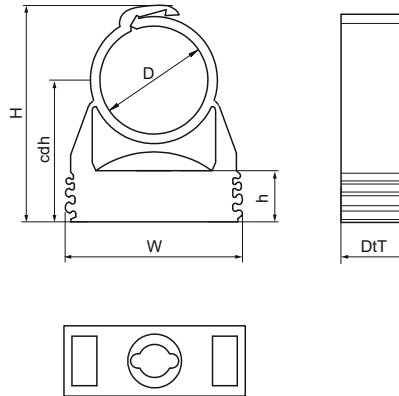

Walraven starQuick® Clamp (Copper Colour)

(C0512)

for securing conduits and pipes to walls, floors, or ceilings

Features & benefits

- one-part clamp
- clamp closes by applying pressure to the pipe
- for outdoor use and installations in swimming pool environments, chemical factories, zinc factories, etc.
- due to a patented profile it is possible to tack several clamps to each other
- material: modified PA6 (polyamide), copper colour
- resistant to UV, ageing, oil and petrol
- no corrosion, recyclable, halogen free
- temperature resistance from approx. -40 °C to approx. +90 °C (constant); short to approx. +130 °C

Product Number	Outside Pipe Diameter	Fixing Hole	Total Height	Total Width	Total Depth	Clamp Center Distance Height	Height	Connection Thread	Maximum Allowed Load Faz	Breaking Load Fbz
Reference Letter	D	FH	H	W	DtT	cdh	h	G	Fa,z	Fb,z
Unit description	mm	mm	mm	mm	mm	mm	mm		N	N
0855812	12 - 14	8	36	29	17	25	12.1	None	180	550
0855815	14 - 16	8	36	29	17	25	10.6	None	200	600
0855818	16 - 20	8	40	29	17	27	10.6	None	230	700
0855822	20 - 23	8	43	29	17	28	10.6	None	270	800
0855828	24 - 28	8	50	40	18	32	10.6	None	280	850
0855831	28 - 32	8	55	40	17	36	10.6	None	300	900