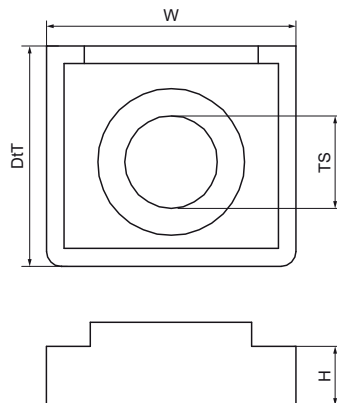

## Walraven starQuick® Fixing Nut

(C0565)

for use with Walraven starQuick®

### Features & benefits

- to make a threaded connection in a Walraven starQuick® clamp
- entirely integrated in clamp (not protruding)
- material: PC (polycarbonate), grey or white
- no corrosion
- temperature resistance from approx. -35 °C to approx. +110 °C (constant); short to approx. +125 °C

Product Number	Norm / Standard	Thread Size	Total Depth	Total Height	Total Width	Colour
<i>Reference Letter</i>		<i>TS</i>	<i>DtT</i>	<i>H</i>	<i>W</i>	
<i>Unit description</i>			<i>mm</i>	<i>mm</i>	<i>mm</i>	
0854006	None	M6	15	5	17	Grey
0854007	None	M7x1.0	15	5	17	Grey
0854307	None	M7x1.5	17	5	17	Grey
0854308	None	M8	17	5	17	Grey
0855006	None	M6	5	5	17	White