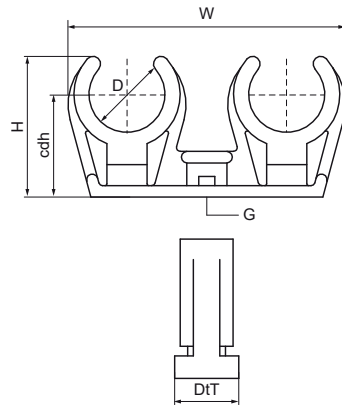

Walraven Push-fit Saddle - Double (White)

(C1027)

for securing conduits and pipes to walls, floors, or ceilings

Features & benefits

- one-part saddle
- for fixing of two pipes
- connection thread M6 made of brass
- material: PP (polypropylene), white (according to RAL 9016)
- fire class B2
- no corrosion, recyclable, resistant to UV and ageing
- temperature resistance from approx. -30 °C to approx. +90 °C (constant); short to approx. +110 °C

Product Number	Outside Pipe Diameter	Total Height	Total Width	Total Depth	Clamp Center Distance Height	Connection Thread
Reference Letter	D	H	W	DtT	cdh	G
Unit description	mm	mm	mm	mm	mm	
0853208	8	18	39	17	18	M6
0853210	10	21	46	17	21	M6
0853212	12	22	53	17	22	M6
0853215	14 - 15	25	59	17	25	M6
0853218	16 - 18	31	64	17	31	M6
0853222	20 - 22	36	74	17	36	M6
0853228	28	46	89	17	16	M6