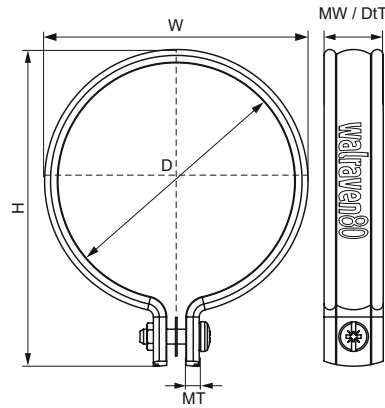

Walraven PVC Pipe Clamp Heavy Grey

(C20053)

for plastic and rain water pipes

Features & benefits

- one-part clamp
- for fixing of PVC rain water pipes
- for fixing of PVC pipe
- material: hard PVC (polyvinylchloride), heavy grey
- UV-stabilized

Product Number	Outside Pipe Diameter	DN	Connection Thread	Material Width	Material Thickness	Total Height	Total Width	Total Depth	Maximum Allowed Load Faz
Reference Letter	D	D	G	MW	MT	H	W	DtT	F _{0,z}
Unit description	mm			mm	mm	mm	mm	mm	N
1370110	110	DN 100	None	20	6.00	120	138	20	1,360
1370125	125	DN 100	None	20	6.00	135	153	20	1,360
1370160	160	DN 150	None	20	6.00	20	170	188	1,360