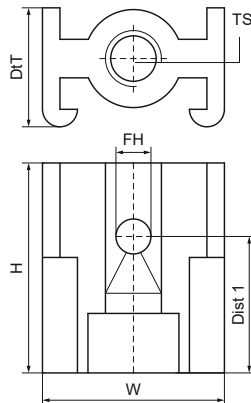

Walraven Threaded Connector

(C3010)

an accessory for Walraven PVC pipe clamps

Features & benefits

- with 'claws' which grip on to the band
- material: threaded connector made of PC (polycarbonate)
- impact-resistant

Product Number	Thread Size	Thread Type	Total Height	Total Width	Total Depth	Distance 1
Reference Letter	TS	TT	H	W	DtT	Dist 1
Unit description			mm	mm	mm	mm
1452006	M6	Metric	25.8	26.3	17.5	15.4
1452008	M8	Metric	25.8	26.3	17.5	16.04