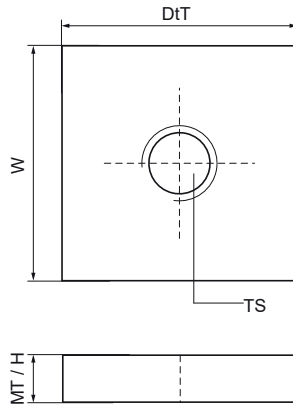

## Walraven Square Slide Nut

(G3020)

threaded plate to connect components to rails

### Features & benefits

- suitable for rails 27x18, 30x15, 30x20, 30x30, 30x45
- square shape for extra security, due to its geometry needs to get installed from the side into the profile
- material: steel 1.0332
- zinc plated

Product Number	For Rail Type	Thread Size	Material Thickness	Total Height	Total Width	Total Depth
<i>Reference Letter</i>		<i>TS</i>	<i>MT</i>	<i>H</i>	<i>W</i>	<i>DtT</i>
<i>Unit description</i>			<i>mm</i>	<i>mm</i>	<i>mm</i>	<i>mm</i>
6519910	30x15, 30x20, 30x30, 38x40	M6	4.00	4	25	25
6519911	30x15, 30x20, 30x30, 38x40	M8	5.00	5	25	25
6519912	30x15, 30x20, 30x30, 38x40	M10	5.00	5	25	25
6519913	30x15, 30x20, 30x30, 38x40	M12	5.00	5	25	25