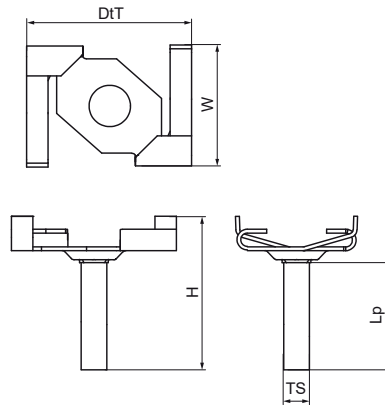

### Features & benefits

- twist on fixing
- for fixing to the ceiling grid
- with stud bolt M6 (length see table) for fixing of clamp, conduit junction box, etc.
- with bended ends to secure suspension
- material: spring steel (type CS70)
- surface treatment: Delta-Tone 9000 (480 hours)

Product Number	Total Height	Total Width	Total Depth
<i>Reference Letter</i>	<i>H</i>	<i>W</i>	<i>DtT</i>
<i>Unit description</i>	<i>mm</i>	<i>mm</i>	<i>mm</i>
56521102	15	42	27
56521602	20	42	27
56521652	22	42	27