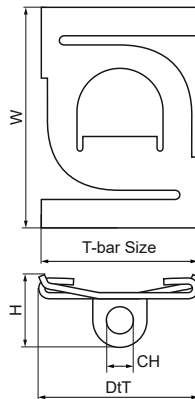

## Walraven Britclips® ACHW / ACHZ

(J3540)

for ceiling grid

### Features & benefits

- twist on fixing
- for fixing to the ceiling grid
- with fixing hole (Ø 7.0 mm) to fix S-hook, etc.
- material: spring steel (type CS70)

| Product Number          | Total Height | Total Width | Total Depth |
|-------------------------|--------------|-------------|-------------|
| <i>Reference Letter</i> | <i>H</i>     | <i>W</i>    | <i>DtT</i>  |
| <i>Unit description</i> | <i>mm</i>    | <i>mm</i>   | <i>mm</i>   |
| 56090025                | 15           | 39          | 27          |
| 56030025                | 15           | 39          | 25          |