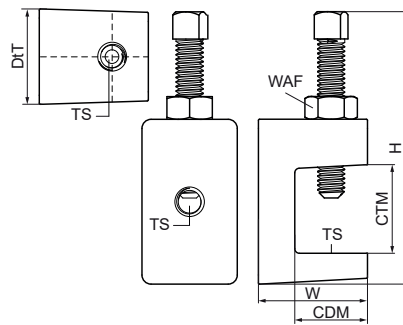

Walraven Britclips® Heavy Duty Threaded Clamp

(J50164)

Features & benefits

- for a solid fixing to steel construction without the need for welding or drilling
- various fixing possibilities to clamp (horizontal and vertical)
- material: malleable iron
- bright zinc plated

Product Number	Maximum Clamping Thickness	Maximum Clamping Depth	Total Height	Total Width	Total Depth	Thread Size	Width Across Flats	Maximum Allowed Load Faz
Reference Letter	CTM	CDM	H	W	DtT	TS	WAF	F _{0,z}
Unit description	mm	mm	mm	mm	mm		mm	N
6003996	30	15	57	21	24	M6	10	590