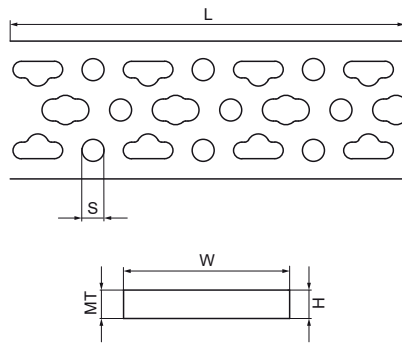

Walraven BISMAT® Rail

(K3005)

universal flat rail to create own solutions for fixing

Features & benefits

- universal system for pipe-fixing in wall opening, wall corners, etc.
- with continuous hole pattern, designed for centre distance of sanitary armature
- to be used in combination with bending tool (see 6920050), backing plates (see 0835000) and sound shields (see 0835001)
- material: steel
- pre-galvanized

Product Number	Total Height	Total Width	Total Length	Material Thickness	Profile Opening
Reference Letter	H	W	L	MT	S
Unit description	mm	mm	mm	mm	mm
0835503	3	50	2,000	3.00	8