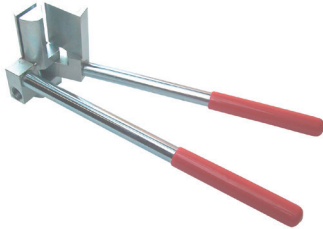

Walraven BISMAT® Rail – Plier

(K3010)

accessories of BISMAT® Rail

Features & benefits

- for bending BISMAT® Rail to any required angle
- robust construction

Product Number	Total Height	Total Width	Total Length
<i>Reference Letter</i>	<i>H</i>	<i>W</i>	<i>L</i>
<i>Unit description</i>	<i>mm</i>	<i>mm</i>	<i>mm</i>
6920050	70	100	320