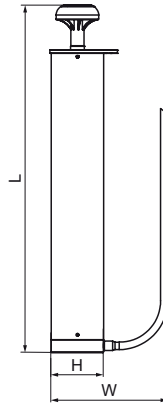

## Walraven Blow Pump

(L03115)

for proper anchor installation

### Features & benefits

- high blowing capacity
- material: PP (polypropylene)

Product Number	Suitable for drill hole Ø	Suitable for max. drill hole depth	Total Height	Total Width	Total Length
<i>Reference Letter</i>			<i>H</i>	<i>W</i>	<i>L</i>
<i>Unit description</i>	<i>mm</i>	<i>mm</i>	<i>mm</i>	<i>mm</i>	<i>mm</i>
6099985	10 - 35	350	65	160	430