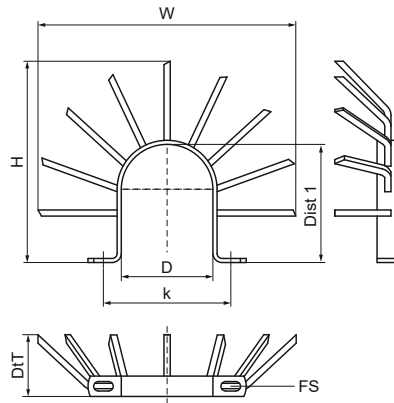

## Walraven Intruder Deterrent Clamp

(B4020)

deters climbing on a rainwater downpipe

### Features & benefits

- mounting per 2 clamps around the pipe (one clamp with claws pointed upwards, the other one with claws downwards)
- material: steel
- hot dip galvanized

Product Number	Heart To Heart Distance	Fixing Slot	Total Height	Total Width	Total Depth
Reference letter	k	FS	H	W	DtT
Unit description	mm	mm	mm	mm	mm
4191810	155	20x11	250	250	62