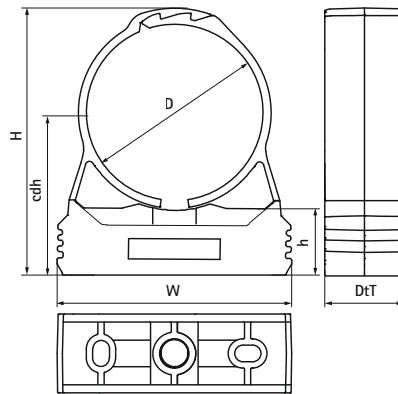

Walraven starQuick® Clamp (Grey) - Ø 71 - 115 mm

(C0507)

for securing conduits and pipes to walls, floors, or ceilings

Features & benefits

- one-part clamp
- clamp closes by applying pressure to the pipe, use hands for full closing
- clamp can be mounted to wall, floor or ceiling by use of two bolts (outer slots) or by using a standard Walraven slide nut (middle hole) and screwing the clamp on a threaded rod
- for outdoor use and installations in swimming pool environments, chemical factories, zinc factories, etc.
- material: modified PA6 (polyamide), grey (according to RAL 7035)
- resistant to UV, ageing, oil and petrol
- no corrosion, recyclable, halogen free
- temperature resistance from approx. -40 °C to approx. +90 °C (constant); short to approx. +130 °C

Product Number	Fixing Slot	Fixing Hole	Total Height	Total Width	Total Depth	Clamp Center Distance Height	Height	Connection Thread	Maximum Allowed Load Faz
Reference letter	FS	FH	H	W	DtT	cdh	h	G	Fa,z
Unit description	mm	mm	mm	mm	mm	mm	mm		N
08541075	13x8,3	10,5	122	105	39	75	25,2	None	650
08541090	13x8,3	13	139	115	39	85	24,5	None	730