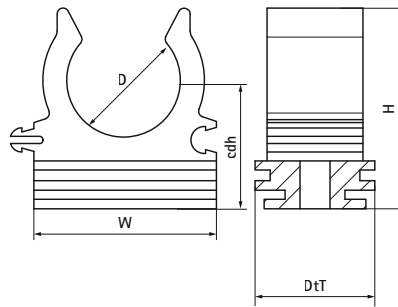

## Walraven Rail Clip 100

(C1018)

for securing conduits and pipes to walls, floors, or ceilings

### Features & benefits

- one-part clamp
- especially appropriate for electricity tubes and for cables with rubber covering
- space saving
- can also be installed with direct fixing gas tools
- installation in channel or rapid installation with screw M6
- hole for M6 screw
- material: PP (polypropylene), grey (according to RAL 7035)
- halogen free
- UV resistant

Product Number	Fixing Hole	Total Height	Total Width	Total Depth	Connection Thread
Reference letter	FH	H	W	DtT	G
Unit description	mm	mm	mm	mm	
08511018	5	29	24	20	None
08511022	5	38	31	20	None
08511028	5	45	37	20	None
08511035	5	51	45	20	None
08511040	5	56	55	20	None
08511050	5	64	65	20	None