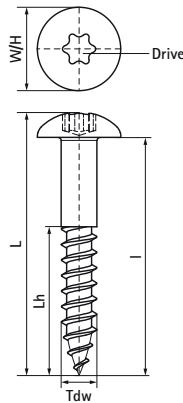

## Walraven RapidRail® Woodscrew TX30

(G3095)

to fix Walraven RapidRail® Rails on walls or ceilings

### Features & benefits

- quick, easy and safe fixing
- quicker and more flexible fixing of accessories to the rail
- entire slot length of the rail usable, also directly above the Walraven RapidRail® Screw TX30
- less parts needed to create rail constructions
- suitable for all walraven light rails
- with torx head for easy screwing (also for cordless screwdriver)
- diameter of screw head  $\varnothing$  14 mm fits to all Walraven RapidRail® hole patterns
- material: steel
- zinc plated

Product Number	Wood Thread Diameter	Length Wood Thread	Length	Key Driver Size	Nominal Head Height	Total Height	Total Width	Total Length
Reference letter	Tdw	Lh	l	Drive	HH,n	H	W	L
Unit description	mm	mm	mm		mm	mm	mm	mm
61843640	6	23.5	40	T30	4.5	14	14	44