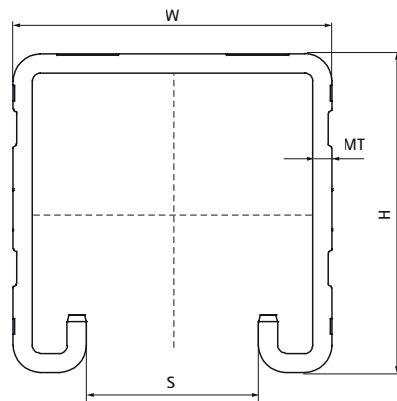

## Walraven RapidStrut® channel (BUP1000) no slot

(H0414)

for medium weight fixing applications

### Features & benefits

- universal channel system
- corrosion protection remains intact after cutting
- material: steel 1.0242 (S250GD)
- product is part of the Walraven UltraProtect® 1000 system
- suitable for in- and outdoor applications
- For more information about the max. allowed load please refer to the loading tables or our online datasheet 'Walraven RapidStrut® Data Sheet'.

Product Number	Type	Total Height	Total Width	Total Length	Material Thickness	Profile Opening
<i>Reference letter</i>		<i>H</i>	<i>W</i>	<i>L</i>	<i>MT</i>	<i>S</i>
<i>Unit description</i>		<i>mm</i>	<i>mm</i>	<i>mm</i>	<i>mm</i>	<i>mm</i>
65018640	41   H	41	41	6,000	2.50	22