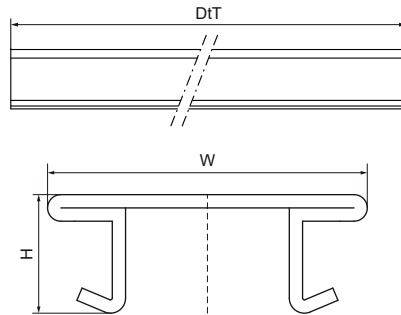

## Walraven RapidStrut® PVC Profile

(H3915)

finishing of Strut Rail

### Features & benefits

- closing strip for rail
- reduces the risk of dirt / moisture ingress
- aesthetic finish
- simplifies cleaning / maintenance
- material: PVC (polyvinylchloride), white

Product Number	For Rail Type	Total Height	Total Width	Total Depth
Reference letter		H	W	DtT
Unit description		mm	mm	mm
6566999	41x21, 41x41, 41x51, 41x62, 41x82	10	38	3,000