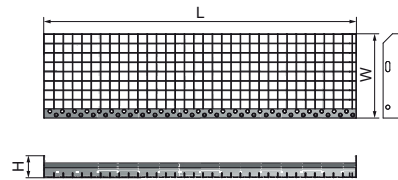

Walraven Yeti® Service Deck Step

(10417)

grids for walkways and platforms

Features & benefits

- complete range of gratings and stair treads to build service walkways
- in combination with Walraven Yeti® and Walraven RapidStrut® a complete system for outside use
- on request we offer engineered customized solutions as set
- material: steel
- hot dip galvanized

Product Number	Total Height	Total Width	Total Length
<i>Reference letter</i>	<i>H</i>	<i>W</i>	<i>L</i>
<i>Unit description</i>	<i>mm</i>	<i>mm</i>	<i>mm</i>
67690060	30	240	600
67690100	30	240	1,000
67690130	30	305	1,000
67690080	30	240	800