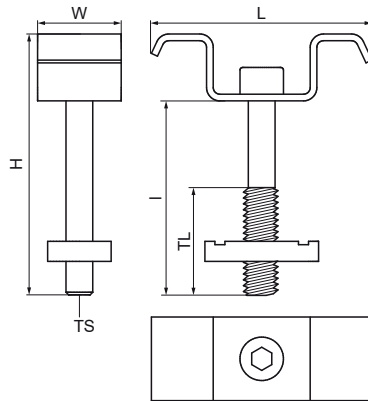

Walraven Fastening Set for Grids

(10418)

to connect grids to RapidStrut rails

Features & benefits

- set contains 4 top plates, 4 screws and 4 slidenuts
- W-shaped top plate for optimal fit to grids and flat top surface
- material: steel
- hot dip galvanized

Product Number	Model	Total Height	Total Width	Total Length	Thread Length	Thread Size	Length
Reference letter		H	W	L	TL	TS	l
Unit description		mm	mm	mm	mm		mm
67699000	Clamping bracket	68	21	60	28	M8	60