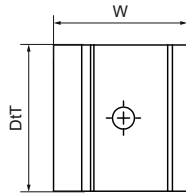

Walraven Fixing Brackets - 755 / 756

(10830)

for photovoltaic panels

Features & benefits

- for fixing solar panels to Strut rail
- material: steel
- surface treatment: Dacromet

790 4 150

790 4 0XX

Product Number	Model	Total Height	Total Width	Total Depth
<i>Reference letter</i>		<i>H</i>	<i>W</i>	<i>DtT</i>
<i>Unit description</i>		<i>mm</i>	<i>mm</i>	<i>mm</i>
7904150	Middle clamp	72	47	81
7904030	Termination clamp	30	55	60