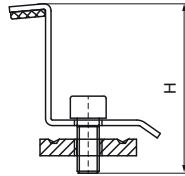

Walraven Fixing Brackets - 755 / 756

(10830)

for photovoltaic panels

Features & benefits

- for fixing solar panels to Strut rail
- material: steel
- surface treatment: Dacromet

790 4 150

790 4 0XX

Product Number	Model	Total Height	Total Width	Total Depth
<i>Reference letter</i>		<i>H</i>	<i>W</i>	<i>DtT</i>
<i>Unit description</i>		<i>mm</i>	<i>mm</i>	<i>mm</i>
7904150	Middle clamp	72	47	81
7904030	Termination clamp	30	55	60