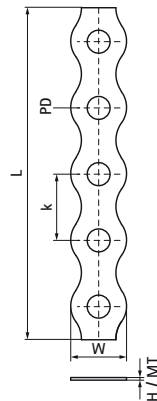

Walraven Suspension Band (Curved) – Steel

(K0520)

for fixing pipes, air ducts and suspended installations, etc.

Features & benefits

- flexible system with multiple applications
- with continuous perforation
- with plastic cassette for easy storage and as hand protection when unwinding
- material: steel 1.0226
- pre-galvanized

Product Number	Total Height	Total Width	Total Length	Material Thickness	Perforation Diameter	Heart To Heart Distance	Maximum Allowed Load Faz
Reference letter	H	W	L	MT	PD	k	Fa,z
Unit description	mm	mm	mm	mm	mm	mm	N
0835017	0.8	17	10,000	0.80	7	20.2	1,010
0835012	0.8	12	10,000	0.80	5	14.5	840
0835026	1	26	10,000	1.00	8	25	1,650