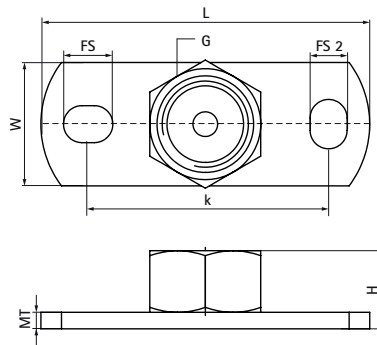

Walraven Wall Plate CO₂ White

(K1530)

fixing to wall or ceiling

Features & benefits

- fixings to wall, ceiling or floor (tension and bending loads allowed)
- slots at 90° to each other to simplify fixing
- with CO₂ welded connection nut
- material: steel
- white (RAL 9003)

Product Number	Connection Thread	Total Length	Total Width	Total Height	Material Thickness	Fixing Slot	Fixing Slot 2	Heart To Heart Distance	Maximum Allowed Load Faz
<i>Reference letter</i>	<i>G</i>	<i>L</i>	<i>W</i>	<i>H</i>	<i>MT</i>	<i>FS</i>	<i>FS 2</i>	<i>k</i>	<i>F_{0,z}</i>
<i>Unit description</i>		<i>mm</i>	<i>mm</i>	<i>mm</i>	<i>mm</i>	<i>mm</i>	<i>mm</i>	<i>mm</i>	<i>N</i>
6719921	G1/2"	80	31	19	4.00	12x9	12x9	58.5	5,400