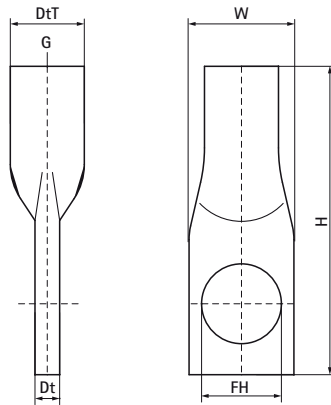

Walraven Suspension Eye (Female Threaded)

(K4505)

for angle threaded rod ties and hangers

Features & benefits

- closed design to maximize loading
- material: steel
- zinc plated

Product Number	Connection Thread	Total Height	Total Width	Total Depth	Depth	Fixing Hole	Maximum Allowed Load Faz
<i>Reference letter</i>	<i>G</i>	<i>H</i>	<i>W</i>	<i>DtT</i>	<i>Dt</i>	<i>FH</i>	<i>F_{0,z}</i>
<i>Unit description</i>		<i>mm</i>	<i>mm</i>	<i>mm</i>	<i>mm</i>	<i>mm</i>	<i>N</i>
6803008	M8	45	14	10	3	8.5	2,580
6803010	M10	50	17	12	4	10.5	3,540
6803012	M12	54	21	15	5.5	10.5	7,750