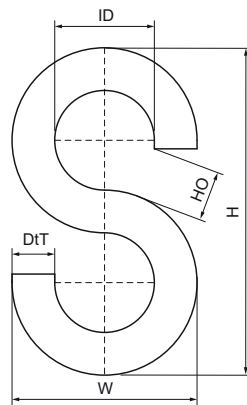

Walraven S-Hook

(K5015)

for hangers & ties

Features & benefits

- material: steel
- zinc plated

| Product Number | Inner Diameter | Hook Opening | Total Height | Total Width | Total Depth | Maximum Allowed Load Faz |
|------------------|----------------|--------------|--------------|-------------|-------------|--------------------------|
| Reference letter | ID | HO | H | W | DtT | Fa,z |
| Unit description | mm | mm | mm | mm | mm | N |
| 6941030 | 7 | 3.5 | 25 | 13 | 3 | 120 |
| 6941040 | 11 | 5 | 35 | 19 | 4 | 250 |
| 6941050 | 14 | 5.5 | 45 | 24 | 5 | 400 |