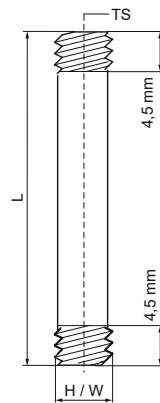

## Walraven Threaded Distance Bar

(K5520)

for threaded connections

### Features & benefits

- for fixing of clamps to wall plates or plugs with female thread
- material: steel
- zinc plated

Product Number	Thread Size	Total Length	Total Height	Total Width
<i>Reference letter</i>	TS	L	H	W
<i>Unit description</i>		mm	mm	mm
6413158	M8	15	8	8
6413258	M8	25	8	8
6413358	M8	35	8	8
6413458	M8	45	8	8
6413558	M8	55	8	8
6413658	M8	65	8	8