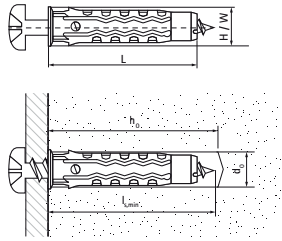

Walraven WUP Uni Plug

(L0707)

standard universal anchor for all types of substrates

Features & benefits

- high load capacity
- can be used with wood screws, chipboard screws and some metric bolts
- suitable for variety of substrates
- easily slides into holes
- no slipping in deep holes due to the collar
- does not expand prematurely
- resists rotation in holes
- suitable for various applications: shelves, wall-mounted cabinets, sanitary fixings
- material: high quality PA6 polyamide

Product Number	Total Length	Minimum Screw Depth	Drill Hole Diameter	Drill Hole Depth	Total Height	Total Width
Reference letter	<i>L</i>	<i>ls,min</i>	<i>d0</i>	<i>h0</i>	<i>H</i>	<i>W</i>
Unit description	<i>mm</i>	<i>mm</i>	<i>mm</i>	<i>mm</i>	<i>mm</i>	<i>mm</i>
61007212	60	64	12	80	15	15
61007210	50	54	10	70	12	12
61007208	40	44	8	50	10	10
61007206	30	34	6	40	8	8