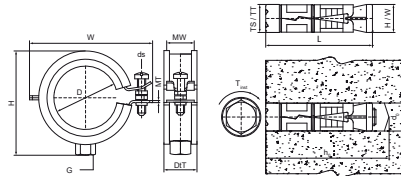

Walraven BISMAT® 5000 (M8)

(A2505)

for plastic pipes

Features & benefits

- single screw clamp
- with Walraven BISMAT® quick locking system
- with removable spacer washers, making the clamp suitable for either sliding or anchoring
- suitable for plastic pipe
- material: steel
- zinc plated
- sound insulating lining according to DIN 4109

| Product Number | RSK Number | Connection Thread | Material Width | Material Thickness | Screw Size | Total Height | Total Width | Total Depth | Approvals | Maximum Allowed Load Faz |
|-------------------------|------------|-------------------|----------------|--------------------|------------|--------------|-------------|-------------|-------------------|--------------------------|
| <i>Reference letter</i> | | <i>G</i> | <i>MW</i> | <i>MT</i> | <i>ds</i> | <i>H</i> | <i>W</i> | <i>DtT</i> | | <i>Fa,z</i> |
| <i>Unit description</i> | | | <i>mm</i> | <i>mm</i> | | <i>mm</i> | <i>mm</i> | <i>mm</i> | | <i>N</i> |
| 3483018 | 3808202 | M8 | 20 | 1.00 | M6 | 41 | 47 | 25 | RAL-GZ 655/B, EPD | 350 |
| 3483023 | 3808203 | M8 | 20 | 1.00 | M6 | 45 | 51 | 25 | RAL-GZ 655/B, EPD | 350 |
| 3483028 | 3808204 | M8 | 20 | 1.00 | M6 | 50 | 56 | 25 | RAL-GZ 655/B, EPD | 350 |
| 3483035 | 3808205 | M8 | 20 | 1.00 | M6 | 57 | 64 | 25 | RAL-GZ 655/B, EPD | 350 |
| 3483043 | 3808206 | M8 | 20 | 1.25 | M6 | 67 | 72 | 25 | RAL-GZ 655/B, EPD | 420 |
| 3483053 | 3808207 | M8 | 20 | 1.25 | M6 | 79 | 80 | 25 | RAL-GZ 655/B, EPD | 420 |