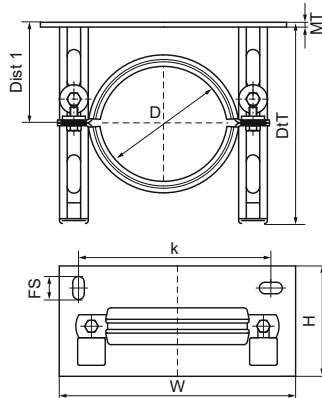

### Features & benefits

- one-part console set with Walraven BISMAT® SL Guidance clamp
- fixing free of tension throughout infinite adjustment
- material: steel
- zinc plated
- sound insulating lining according DIN 4109

Product Number	RSK Number	DN	Heart To Heart Distance	Fixing Slot	Material Thickness	Total Height	Total Width	Total Depth	Maximum Allowed Load Fay
Reference letter		D	k	FS	MT	H	W	DtT	Fa,y
Unit description			mm	mm	mm	mm	mm	mm	N
4323070	3803904	DN 70	144	23x13	5.00	100	189	210	3,000
4323080		DN 80	149	23x13	5.00	100	194	210	3,000
4323100	3803906	DN 100	174	23x13	5.00	100	219	210	3,000
4323125		DN 125	201	23x13	5.00	100	246	210	3,000
4323150	3803907	DN 150	224	23x13	5.00	100	269	210	3,000
4323200		DN 200	274	23x13	5.00	100	319	210	3,000